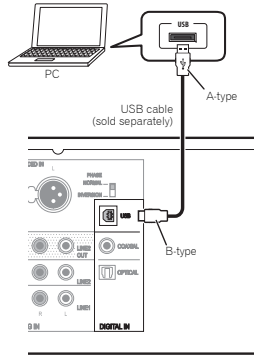

Playing music via a USB connection to a computer

Important note regarding the use of a USB connection between this unit and a computer in order to play music files located on the computer.

When using this connection to input audio files from a computer to this unit, it may be necessary to install a special driver on the computer. For details, see the website of Pioneer.